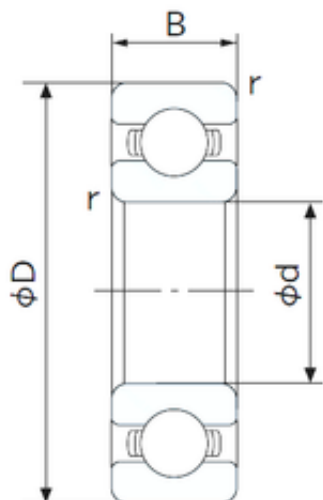

China Abec 5 Bearings Supplier

Timken, SKF Bearing, NSK, NTN, Koyo Bearing, Kbc NACHI Bearing, Auto / Agricultural Machinery Ball Bearing 6001 6002 6003 6004 6201 6202 6203 6204 Zz 2RS C3

Bearing No. 6001

6001 Bearing 2D drawings and 3D CAD models

Size	12x28x8 mm
Bore Diameter	12 mm
Outer Diameter	28 mm
Width	8 mm
d	12 mm
D	28 mm
B	8 mm
C	8 mm
r min.	0.3 mm
da min.	14 mm
Da max.	26 mm
ra max.	0.3 mm
Weight	0.023 Kg
Basic dynamic load rating (C)	5,1 kN
Basic static load rating (C0)	2,39 kN
(Grease) Lubrication Speed	27000 r/min
Enclosure	Open
Bore Type	Cylindrical Bore
Configuration	Single Row
Bore Size	12 mm
Outside Diameter	28 mm
Width	8 mm
Fillet Radius/Chamfer	0.3 mm