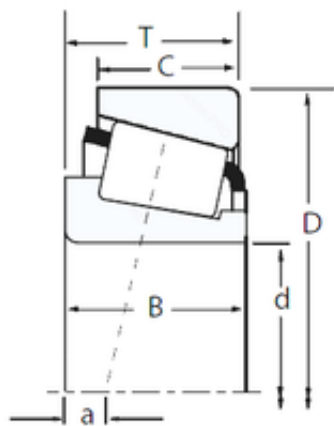

China Abec 5 Bearings Supplier

Auto parts Timken taper roller bearings
15119/15250 15120A/15245 P6 precision bearing
TIMKEN for Georgia

Bearing No. 15119/15250

Size	30.213x63.5x20.638 mm
Bore Diameter	30,213 mm
Outer Diameter	63,5 mm
Width	20,638 mm
d	30,213 mm
D	63,5 mm
T	20,638 mm
B	20,638 mm
C	15,875 mm
R	1,5 mm
r	1,3 mm

15119/15250 Bearing 2D drawings and 3D CAD models