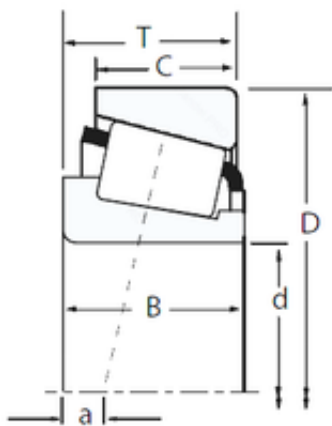

China Abec 5 Bearings Supplier

TIMKEN Bearing 30313 30314 30315 30316 30317 Tapered Roller Bearing

Bearing No. 30313

Size	65x140x36 mm
Bore Diameter	65 mm
Outer Diameter	140 mm
Width	36 mm
d	65 mm
D	140 mm
T	36 mm
B	33 mm
C	28 mm
R	3 mm
r	2,5 mm
Weight	2,47 Kg
Dynamic load rating radial (C)	222 kN
Calculation factor (e)	0,35

30313 Bearing 2D drawings and 3D CAD models