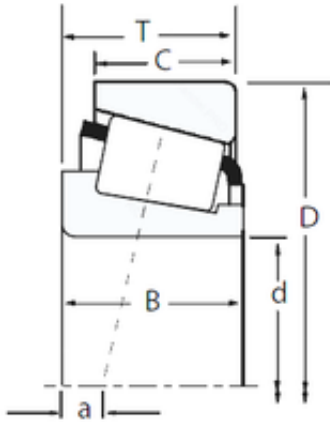

### timken bearing L68149/L68110 I68149/10 Timken SET13 Bearing

Bearing No. L68149/L68110

Size	34.987x59.131x15.875 mm
Bore Diameter	34,987 mm
Outer Diameter	59,131 mm
Width	15,875 mm
d	34,987 mm
D	59,131 mm
T	15,875 mm
B	16,764 mm
C	11,938 mm
R	0 mm
r	1,3 mm

L68149/L68110 Bearing 2D drawings and 3D CAD models