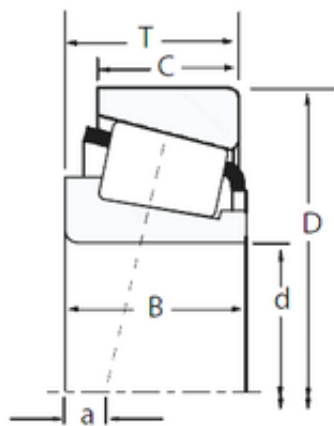

China Abec 5 Bearings Supplier

Timken ISO Class Tapered Roller Bearing 30205 25x52x16.25mm wheel Bearings 30205M-90KM1

Bearing No. 30205

Size	25x52x16.25 mm
Bore Diameter	25 mm
Outer Diameter	52 mm
Width	16,25 mm
d	25 mm
D	52 mm
T	16,25 mm
B	15 mm
C	13 mm
R	1 mm
r	1 mm
Weight	0,15 Kg
Dynamic load rating radial (C)	36,9 kN
Calculation factor (e)	0,37

30205 Bearing 2D drawings and 3D CAD models