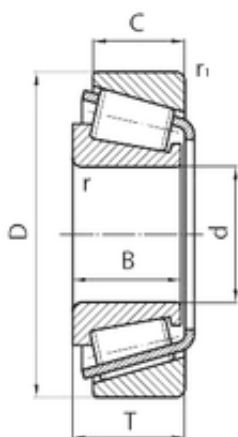

China Abec 5 Bearings Supplier

good price timken taper roller bearing
KJLM104948/NP658549

Bearing No. KJLM104948/NP658549

Size	50x82x24.5 mm
Bore Diameter	50 mm
Outer Diameter	82 mm
Width	24,5 mm
d	50 mm
D	82 mm
T	24,5 mm
B	21,5 mm
C	20 mm

KJLM104948/NP658549 Bearing 2D drawings and 3D CAD models