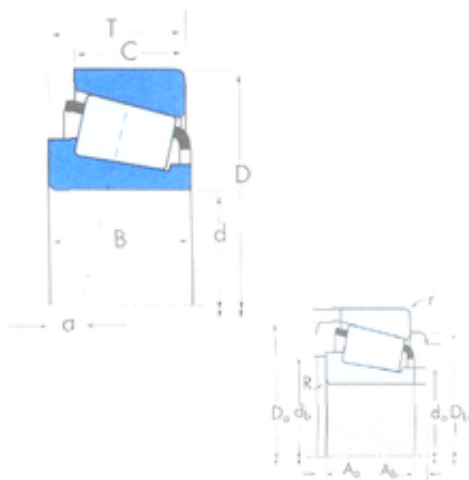

China Abec 5 Bearings Supplier

wholesale price TIMKEN 47686/47620 inch
taper roller bearing in stock
82.55*133.35*33.338mm

Bearing No. 47686/47620

Size	82.55x133.35x33.338 mm
Bore Diameter	82,55 mm
Outer Diameter	133,35 mm
Width	33,338 mm
d	82,55 mm
D	133,35 mm
T	33,338 mm
B	33,338 mm
C	26,195 mm
R	3,6 mm
r	3,3 mm
a -	4,3 mm
Da	128 mm
db	97 mm
da	90 mm
Db	119 mm
Aa	2,3 mm
Ab	2,4 mm
Weight	1,7 Kg
Basic static load rating (C0)	262 kN
Factor (G1)	119,4
Factor (G2)	29,2
Factor (Cg)	0,036
Factor (K)	1,44
Basic dynamic load rating	43,4

47686/47620 Bearing 2D drawings and 3D CAD models

China Abec 5 Bearings Supplier

(C90)	
Basic dynamic load rating (Ca90)	30
Basic dynamic load rating (C1)	167 kN
Calculation factor (e)	0,4